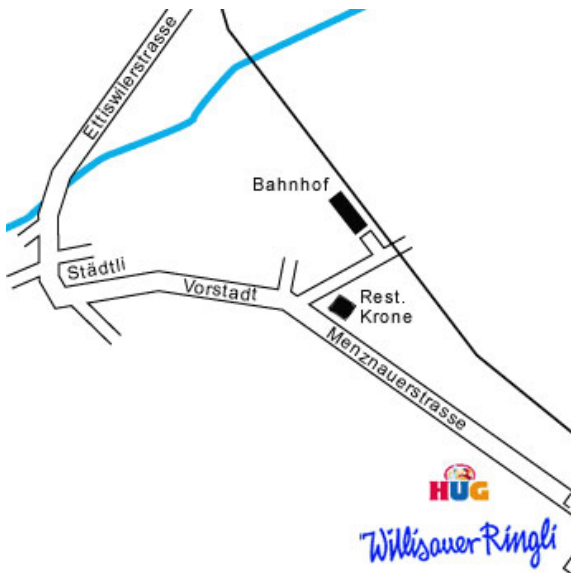

Always has a place.

How to find us in Willisau.

By car

Coming from Basle, Bern or Zurich, take the motorway in the direction of Lucerne and take the Dagmersellen exit. Via Schötz you come to Willisau. On entering the town there is a roundabout, take the «Städtli» exit. This road takes you past the town gate in the direction of Menznau, after approximately 500 m you will see the round Willisauer «Ringli» windows of our factory outlet on your right – welcome to HUG. We look forward to your visit.

Coming from central Switzerland, it is easiest to drive via Wolhusen. On entering the town, turn left in the direction of «Städtli» and after approximately 200 m you will see the round Willisauer «Ringli» windows of our factory outlet on your left. If you come from this direction we also welcome you and look forward to your visit.

By train

Leave the station via the subway. Turn left in front of the station building and follow the railway line to the overhead passage (Landi building). There you turn right and continue to the Krone Restaurant and then turn left into the old Kantonstrasse in the direction of Menznau. After approximately 200 m you will see the round Willisauer «Ringli» windows of our factory outlet on your right – welcome to HUG. We look forward to your visit.